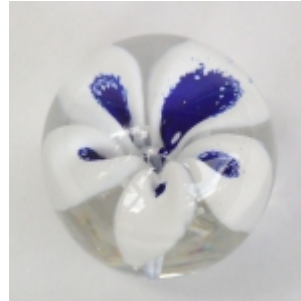

North Shore Glass

Creating art on the North Shore
of Oahu, Hawaii since 1980

North Shore Glass

North Shore Glass

Plumeria Paperweight, Cobalt Blue

Price per Unit (piece): \$47.00

This 3" round paperweight holds the plumeria flower, common in Hawaii and used most often for the lei's. With the ever lasting flower it makes the perfect gift. Shown here in a Dark (Cobalt) Blue, and available in 6 colors (dark blue, pink, purple, light blue, green and yellow).